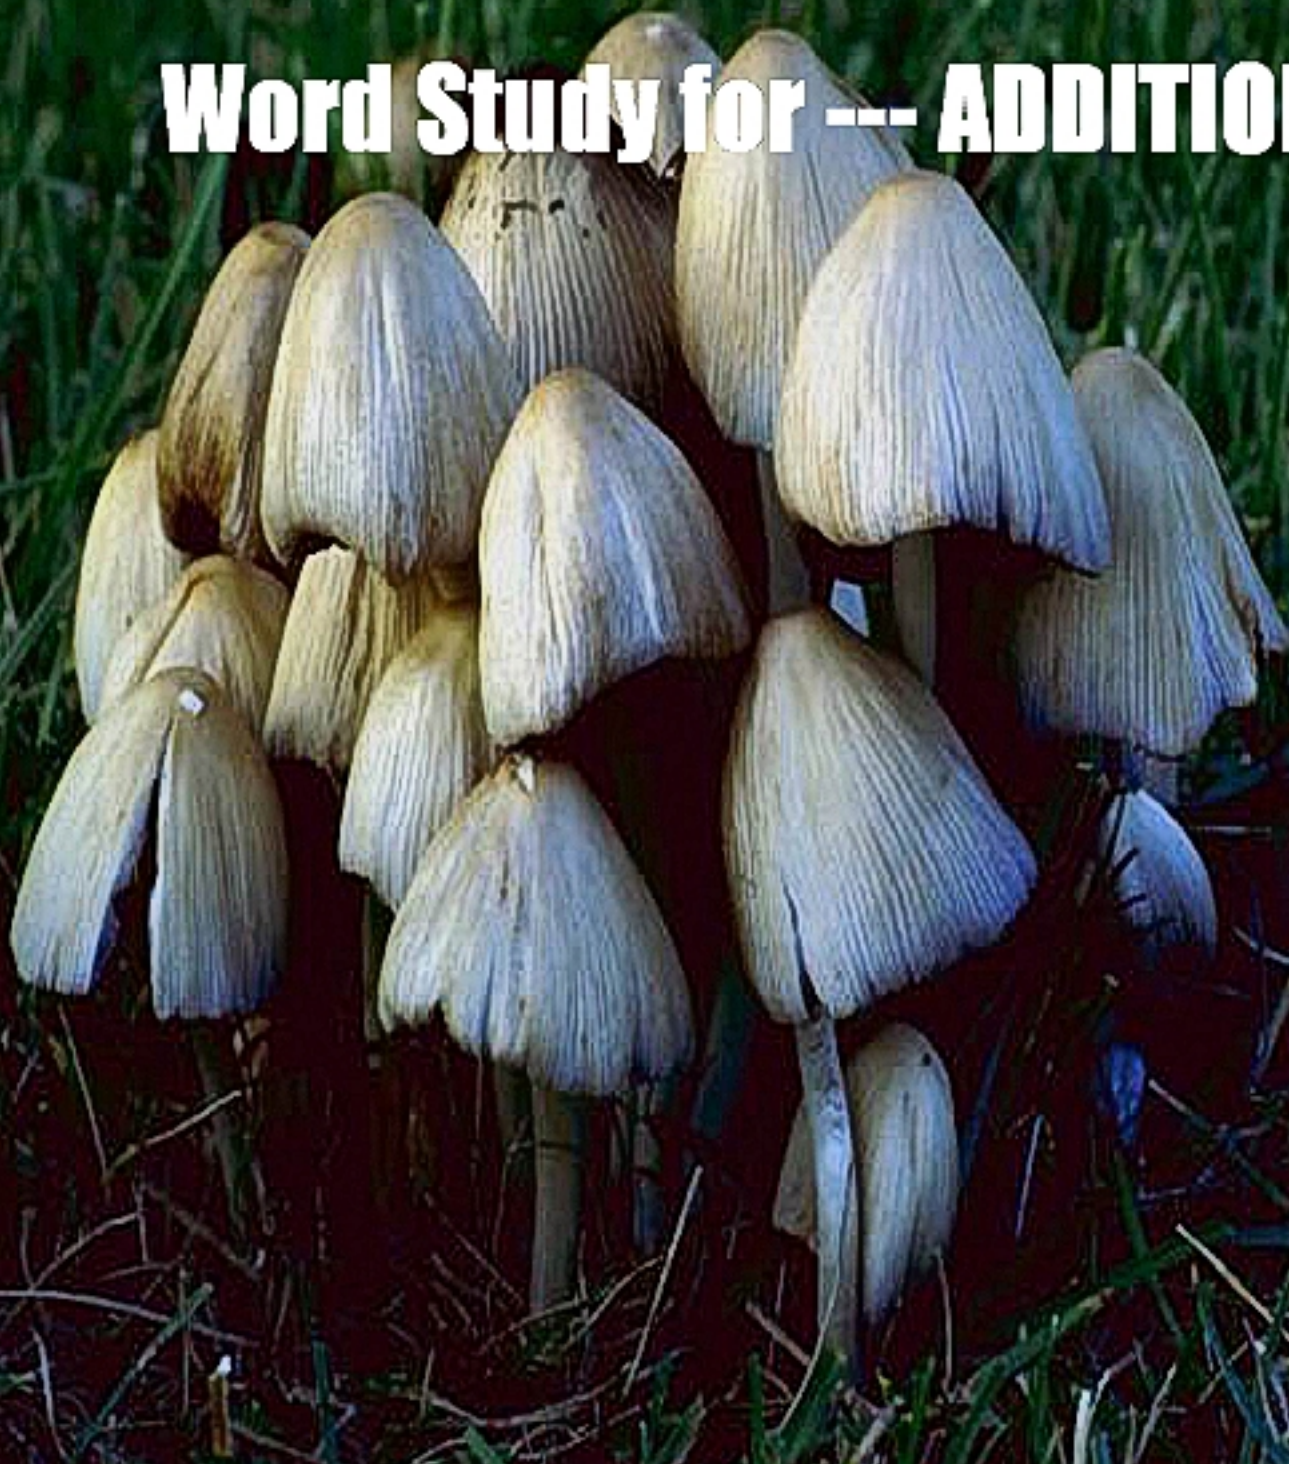

[www.eBibleProductions.com](http://www.eBibleProductions.com)

**Produced and Edited by Ray and Ruth  
Hamilton P.O. Box 513 Caldwell Id.  
83606**

A close-up photograph of a cluster of purple flowers, likely azaleas, with prominent stamens. The flowers are in various stages of bloom, showing delicate petals and intricate floral structures. The background is a dark, out-of-focus green, suggesting foliage. The text is overlaid on the top portion of the image.

# Word Study for --- ADDITIONS

**1Ki 07:29 And on the borders that I  
were] between the ledges [were]  
lions, oxen, and cherubims: and upon  
the ledges [there was] a base above:  
and beneath the lions and oxen [were]  
certain additions made of thin work.**