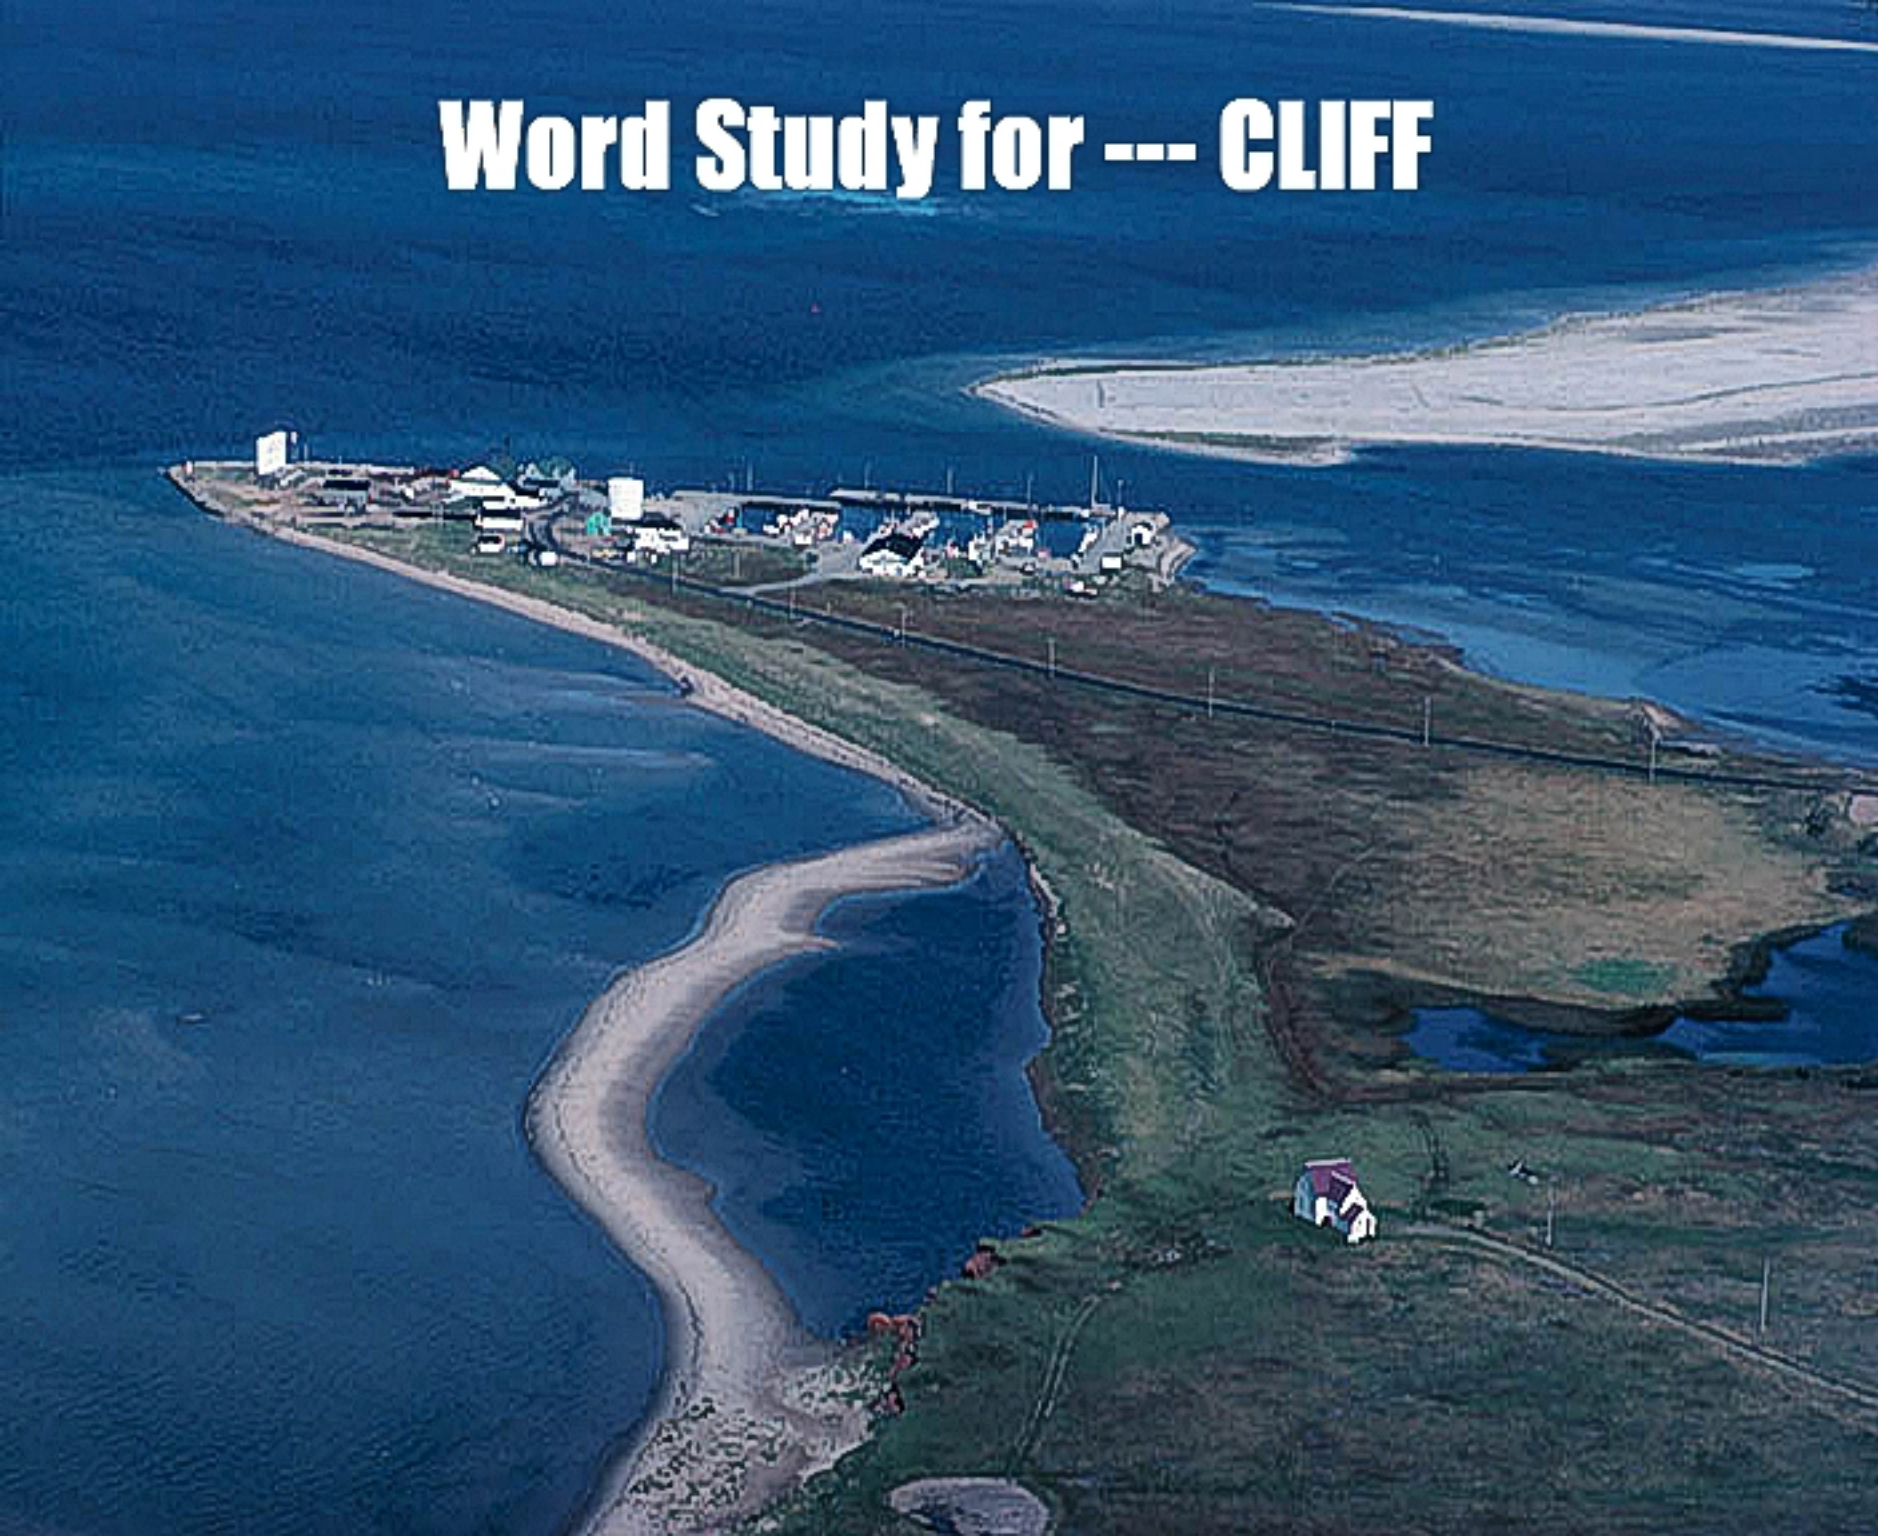

www.eBibleProductions.com

**Produced and Edited by Ray and Ruth
Hamilton P.O. Box 513 Caldwell Id.
83606**

A close-up photograph of a cluster of purple flowers, likely azaleas, with prominent stamens. The flowers are in various stages of bloom, showing the delicate structure of the petals and the intricate details of the reproductive parts. The background is a dark, out-of-focus green, suggesting foliage.

email raybse@cableone.net

Copyright (c) 2004

**Recordings by Willard Waggoner (c) 1996 Praise Inc.
P. O. Box 1377 Caldwell Idaho 83606-1377 www.praiseinc.org**

Word Study for --- CLIFF

A scenic landscape featuring a calm lake in the foreground, reflecting the surrounding forest and a small cabin on the shore. The trees are in various shades of green and yellow, suggesting an autumn setting. The sky is a clear, light blue. The text is overlaid in a bold, white, sans-serif font.

**2Ch 20:16 To morrow go ye down
against them: behold, they come up by
the cliff of Ziz, and ye shall find them
at the end of the brook, before the
wilderness of Jeruel.**