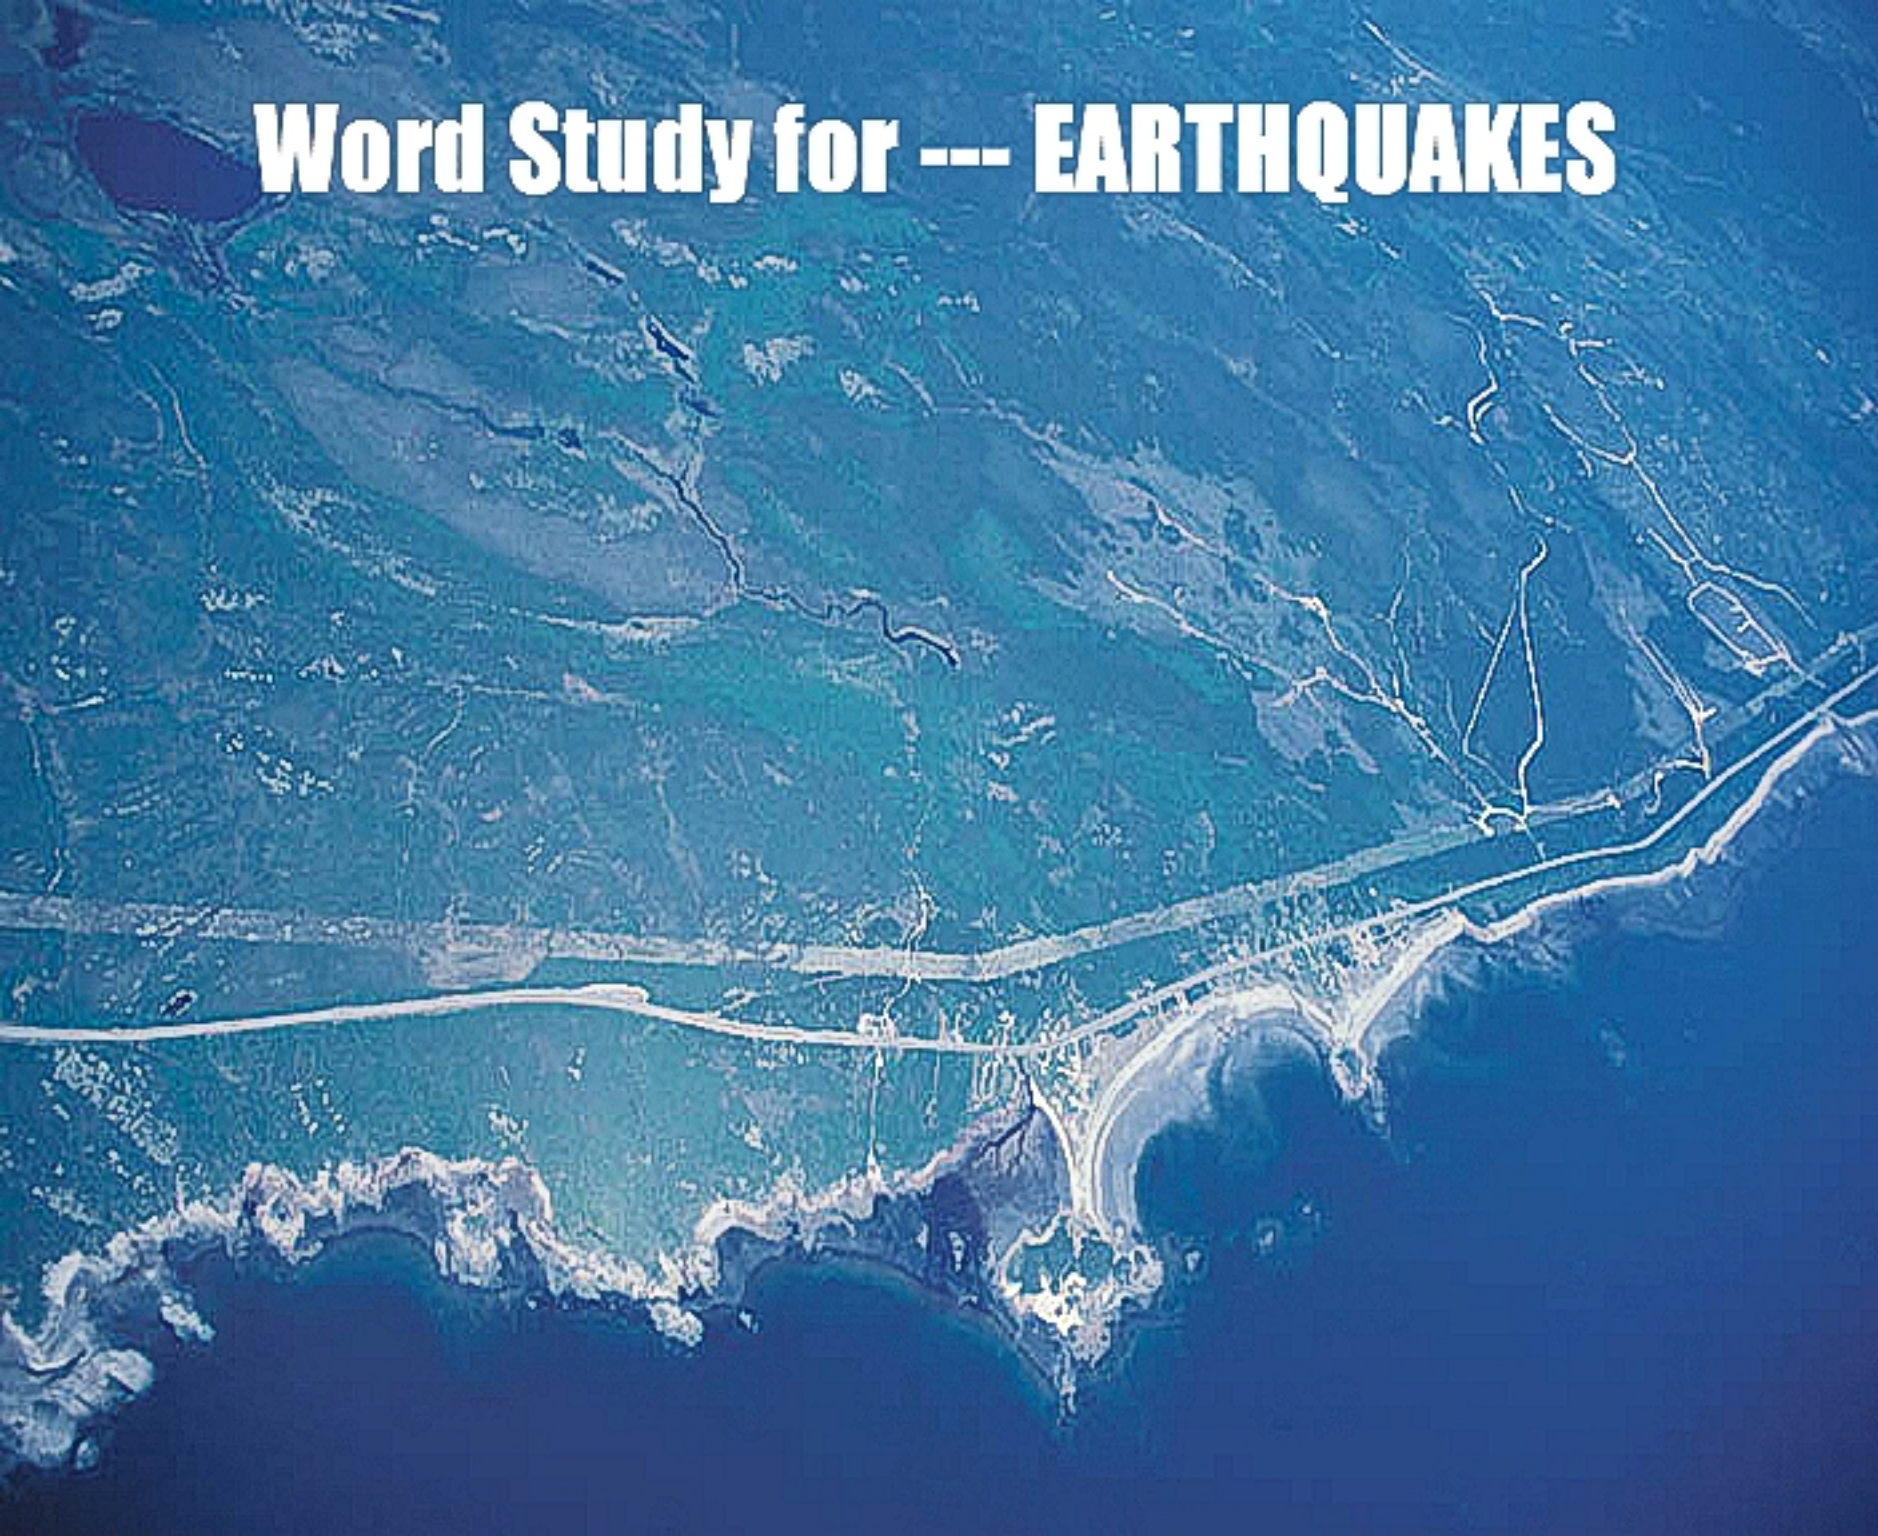

Word Study for --- EARTHQUAKES