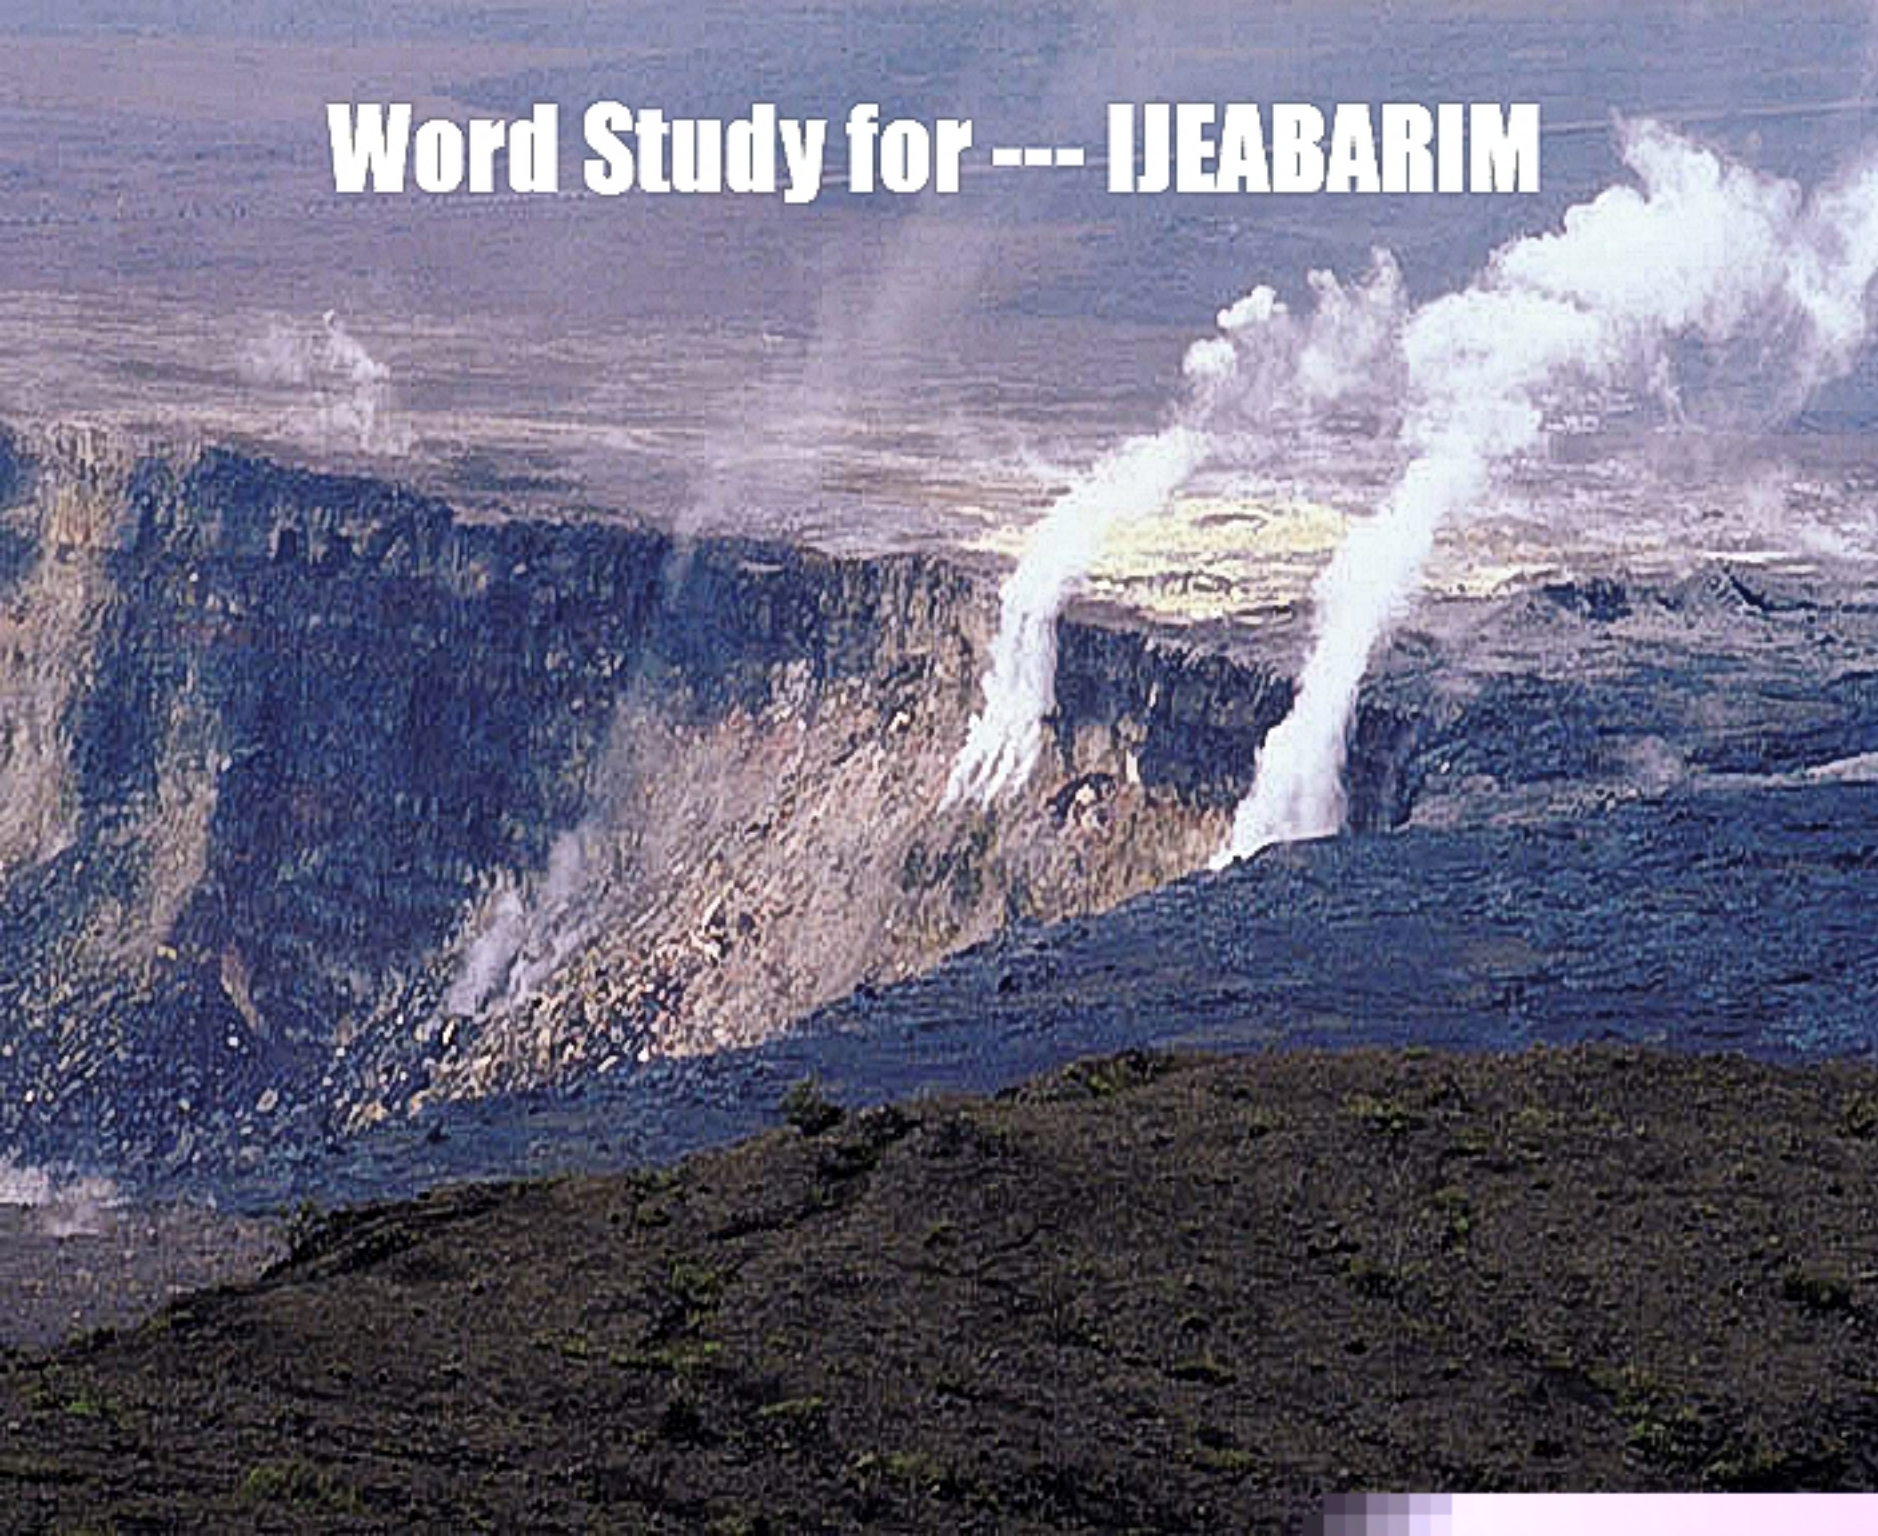

www.eBibleProductions.com

**Produced and Edited by Ray and Ruth
Hamilton P.O. Box 513 Caldwell Id.
83606**

A close-up photograph of a cluster of purple flowers, likely azaleas, with prominent stamens. The flowers are in various stages of bloom, showing delicate petals and vibrant purple hues. The background is a dark, out-of-focus green, suggesting foliage. The text is overlaid on the top portion of the image.

email raybse@cableone.net

Copyright (c) 2004

**Recordings by Willard Waggoner (c) 1996 Praise Inc.
P. O. Box 1377 Caldwell Idaho 83606-1377 www.praiseinc.org**

Word Study for --- IJEABARIM

Num 21:11 And they journeyed from Oboth, and pitched at Ijeabbarim, in the wilderness which lieth before Moab, toward the sunrising.

**Num 33:44 And they departed from
Oboth, and pitched in Ijeabarim, in the
border of Moab.**