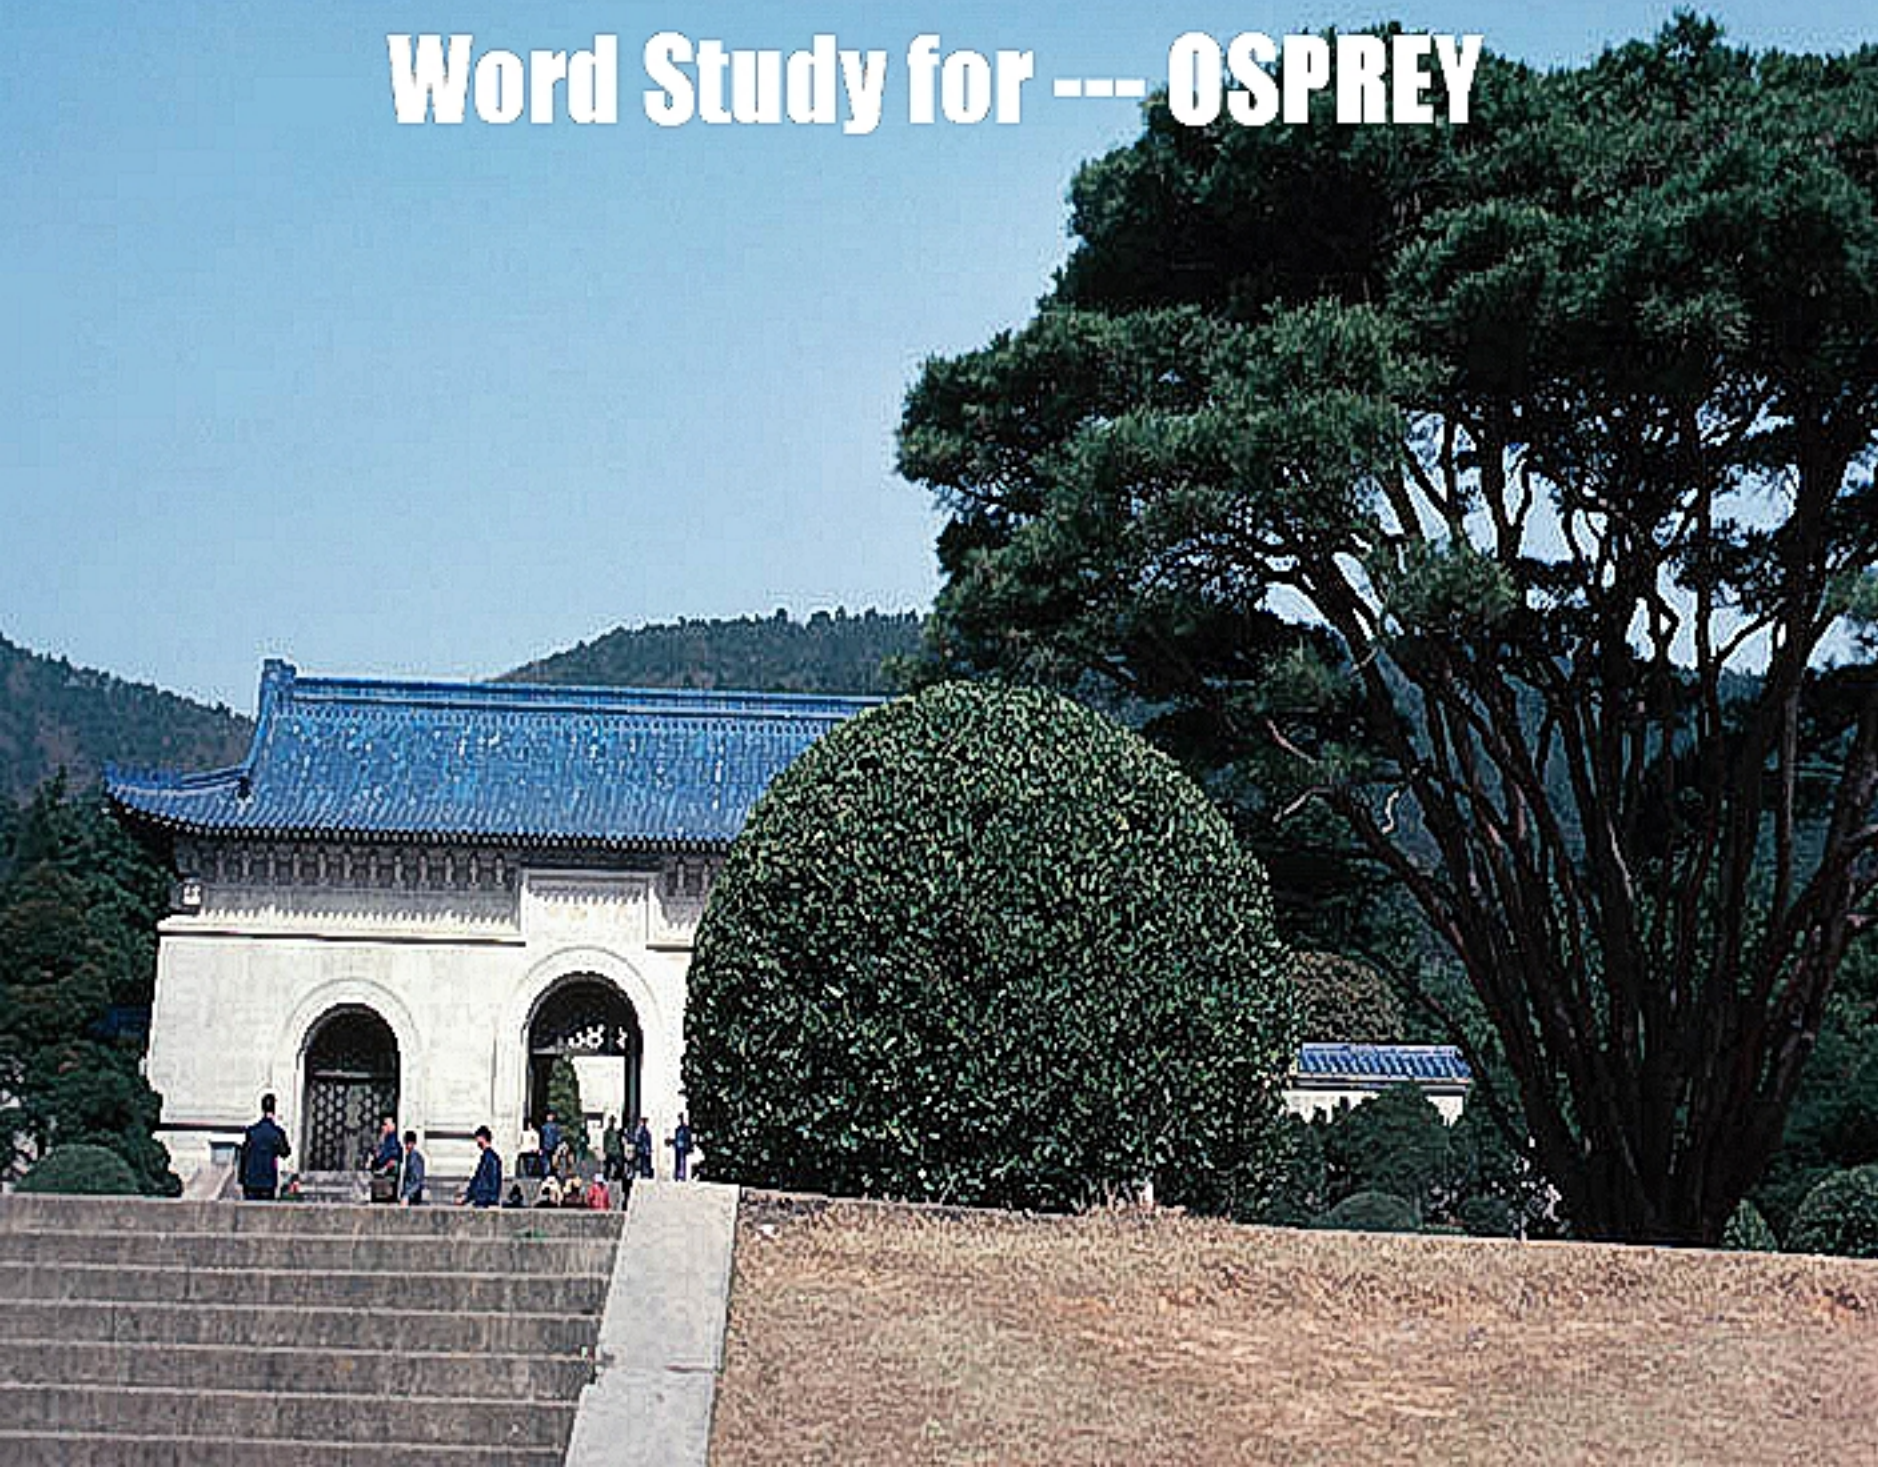

www.eBibleProductions.com

**Produced and Edited by Ray and Ruth
Hamilton P.O. Box 513 Caldwell Id.
83606**

A close-up photograph of a cluster of purple flowers, likely azaleas, with prominent stamens. The flowers are in various stages of bloom, showing delicate petals and intricate floral structures. The background is a dark, out-of-focus green, suggesting foliage. The text is overlaid in the upper portion of the image.

email raybse@cableone.net

Copyright (c) 2004

**Recordings by Willard Waggoner (c) 1996 Praise Inc.
P. O. Box 1377 Caldwell Idaho 83606-1377 www.praiseinc.org**

Word Study for --- OSPREY

A dirt path winds through a field of wildflowers under a clear blue sky. The path is the central focus, leading the eye from the bottom center towards the horizon. The field is filled with various wildflowers, including yellow, purple, and white blossoms, interspersed with green grass. In the background, a line of trees is visible against the sky. The overall scene is bright and natural.