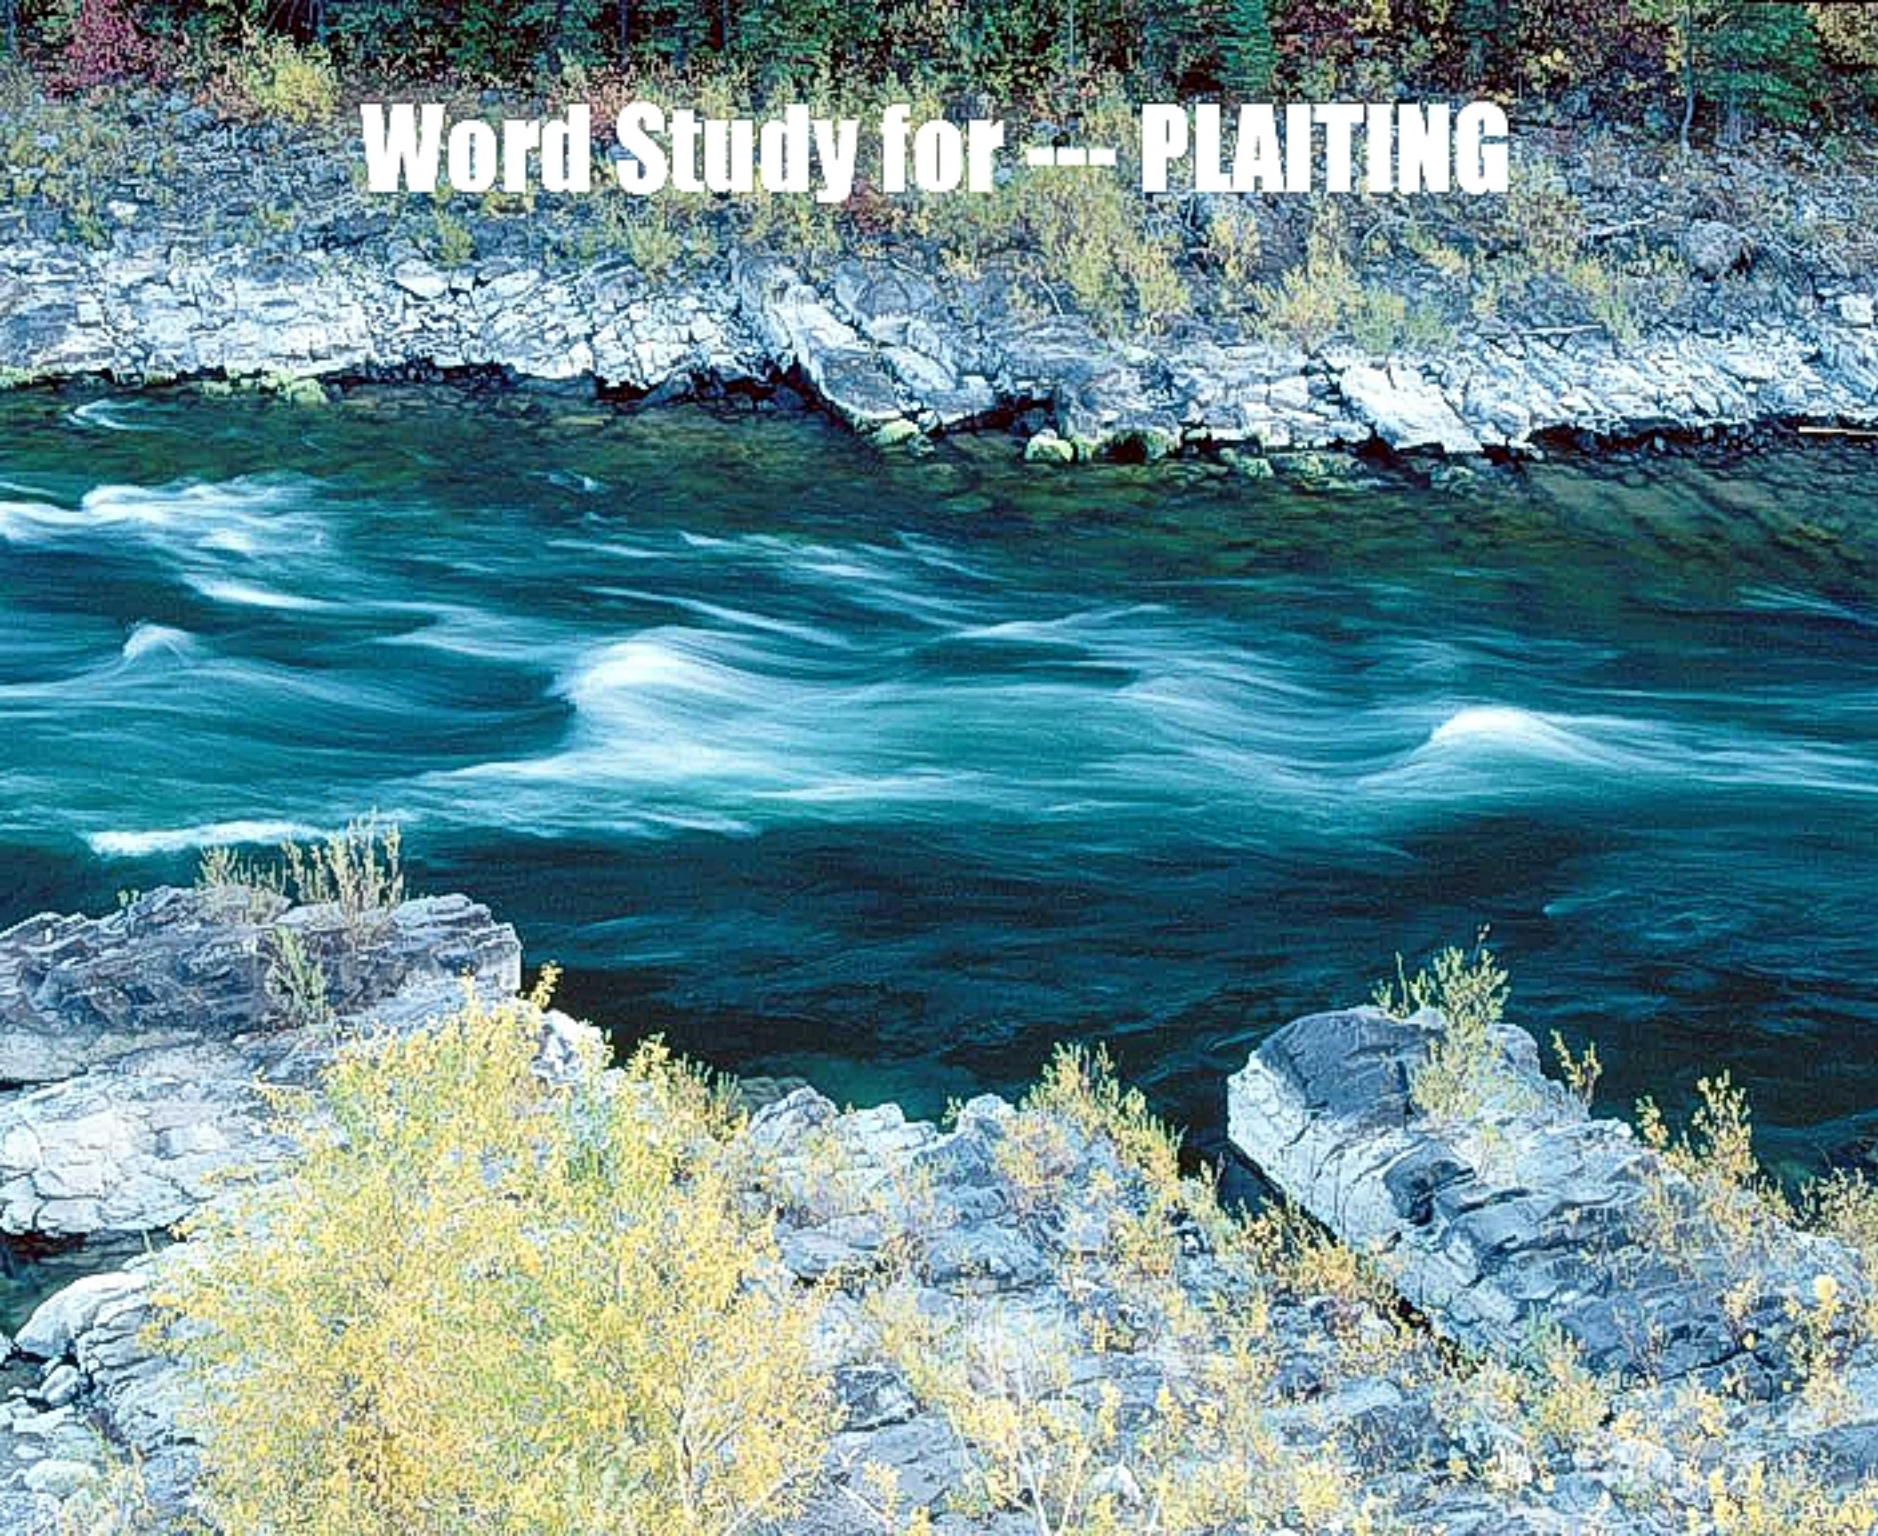

www.eBibleProductions.com

**Produced and Edited by Ray and Ruth
Hamilton P.O. Box 513 Caldwell Id.
83606**

A close-up photograph of a cluster of purple flowers, likely azaleas, with prominent stamens. The flowers are in various stages of bloom, showing vibrant purple petals and yellowish centers. The background is a dark, out-of-focus green, suggesting foliage.

email raybse@cableone.net

Copyright (c) 2004

**Recordings by Willard Waggoner (c) 1996 Praise Inc.
P. O. Box 1377 Caldwell Idaho 83606-1377 www.praiseinc.org**

Word Study for --- PLAINTING

A scenic view of a rocky coastline. In the foreground, a large, dark rock formation stands in the blue ocean. To the left, a sandy beach meets the shore. The background shows a rugged cliffside with patches of green grass and a clear blue sky. The text is overlaid in white, bold font across the top half of the image.